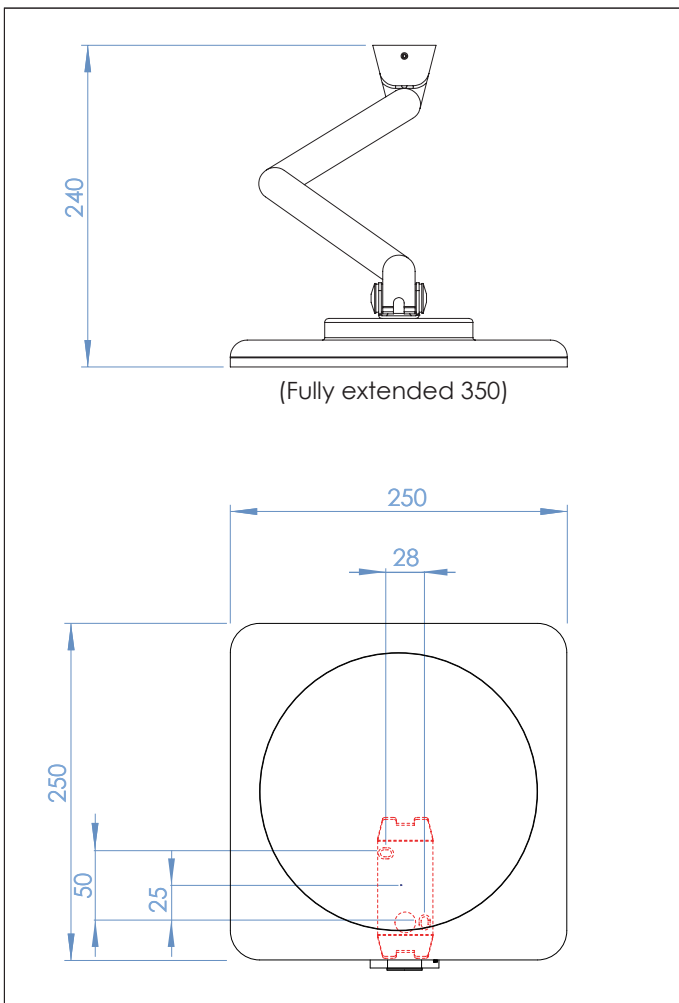

0815 Niimi LED

5.7w LED		incl.
-------------	--	-------

3950K	Luxeon LED
-------	------------

LED Driver		incl.
---------------	--	-------

Zones	2	3
-------	----------	----------

Astro Lighting Ltd.
 G2 River Way, Harlow
 CM20 2DP, Great Britain