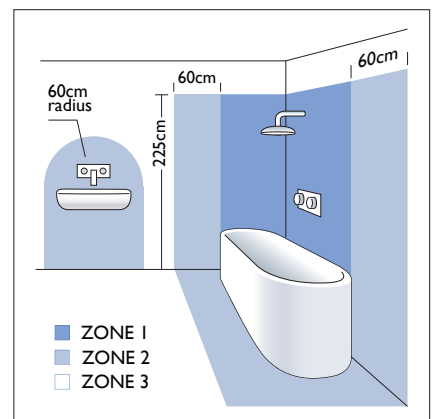

0815 Niimi LED

5.7w LED		incl.
-------------	--	-------

3950K	Luxeon LED
-------	------------

LED Driver		incl.
---------------	--	-------

Zones	2	3
-------	----------	----------

Astro Lighting Ltd.
 G2 River Way, Harlow
 CM20 2DP, Great Britain